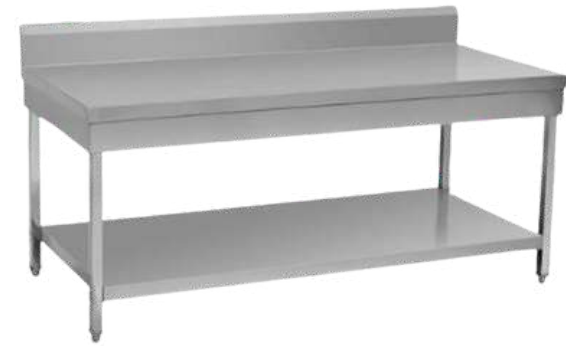

CUSTOM MADE PRODUCTS

STAINLESS STEEL BASE CABINETS

WWW.SECTORSTEELDOHA.COM

SS Base cabinet

Base Cabinet with Granite Top

SS Corner Base Cabinet

SS Open Base Cabinet

3 drawer unit with Granite Top

SS Base Cabinet with 3 Drawer Unit

SS Base Cabinet 3 Drawer Unit with Granite Top

SS Upright Tall Cabinet

STAINLESS STEEL WALL CABINETS

WWW.SECTORSTEELDOHA.COM

SS Wall Cabinet with
glass door

SS Wall Corner
Cabinet

SS Open Wall Cabinet

SS Wall Cabinet

STAINLESS STEEL SINK CABINETS

SS Single Bowl Sink
Cabinet

SS Single Bowl Sink
Cabinet With 3 Drawer

SS Double Bowl Sink
Cabinet

SS Double Bowl Sink Cabinet
With 3 Drawer Unit

STAINLESS STEEL WORK TABLES

WWW.SECTORSTEELDOHA.COM

SS Work Table with Under Shelf and Backsplash

SS Work Table with Under Shelf And 3 Drawer

SS Granite Top Work Table with Under Shelf And Backsplash

SS Work Table with Middle And Under Shelf And Backsplash